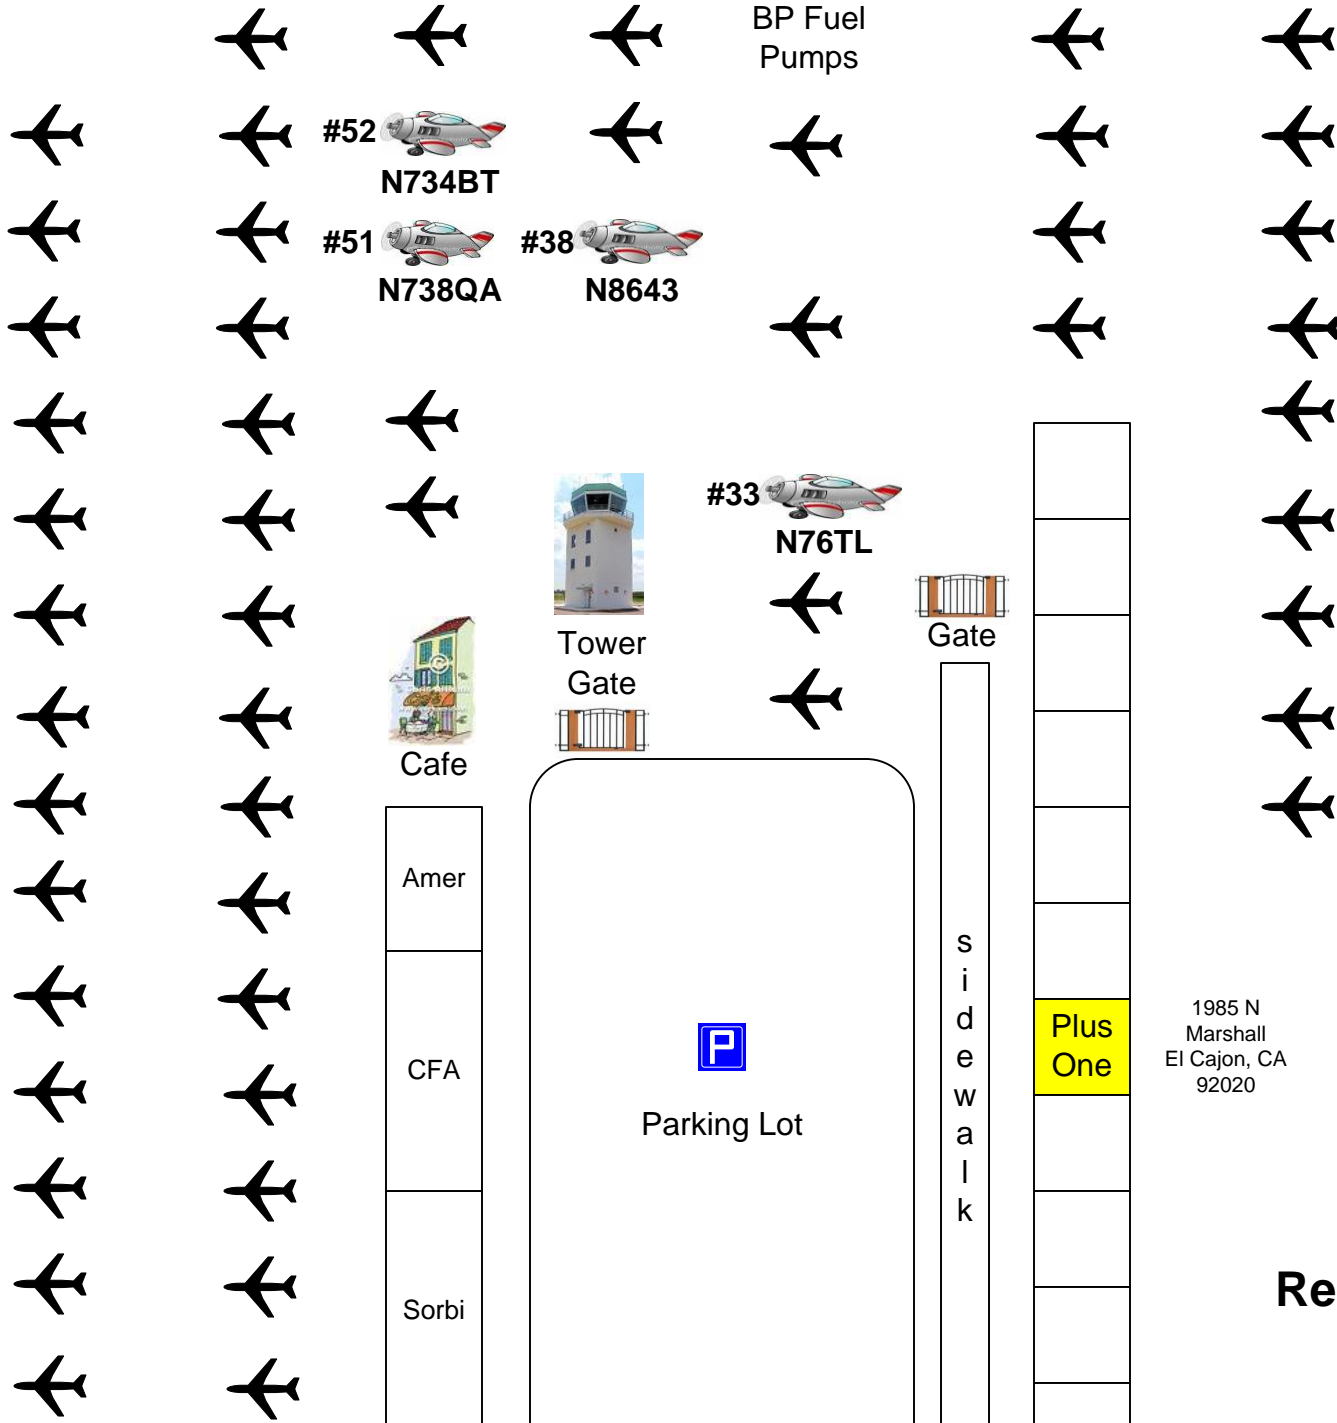

Rwy 27R

Amer

CFA

Sorbi

Parking Lot

Gate

s  
i  
d  
e  
w  
a  
l  
k

Plus One

1985 N  
Marshall  
El Cajon, CA  
92020

**Gate Code 135**  
**Restrooms Code 521**