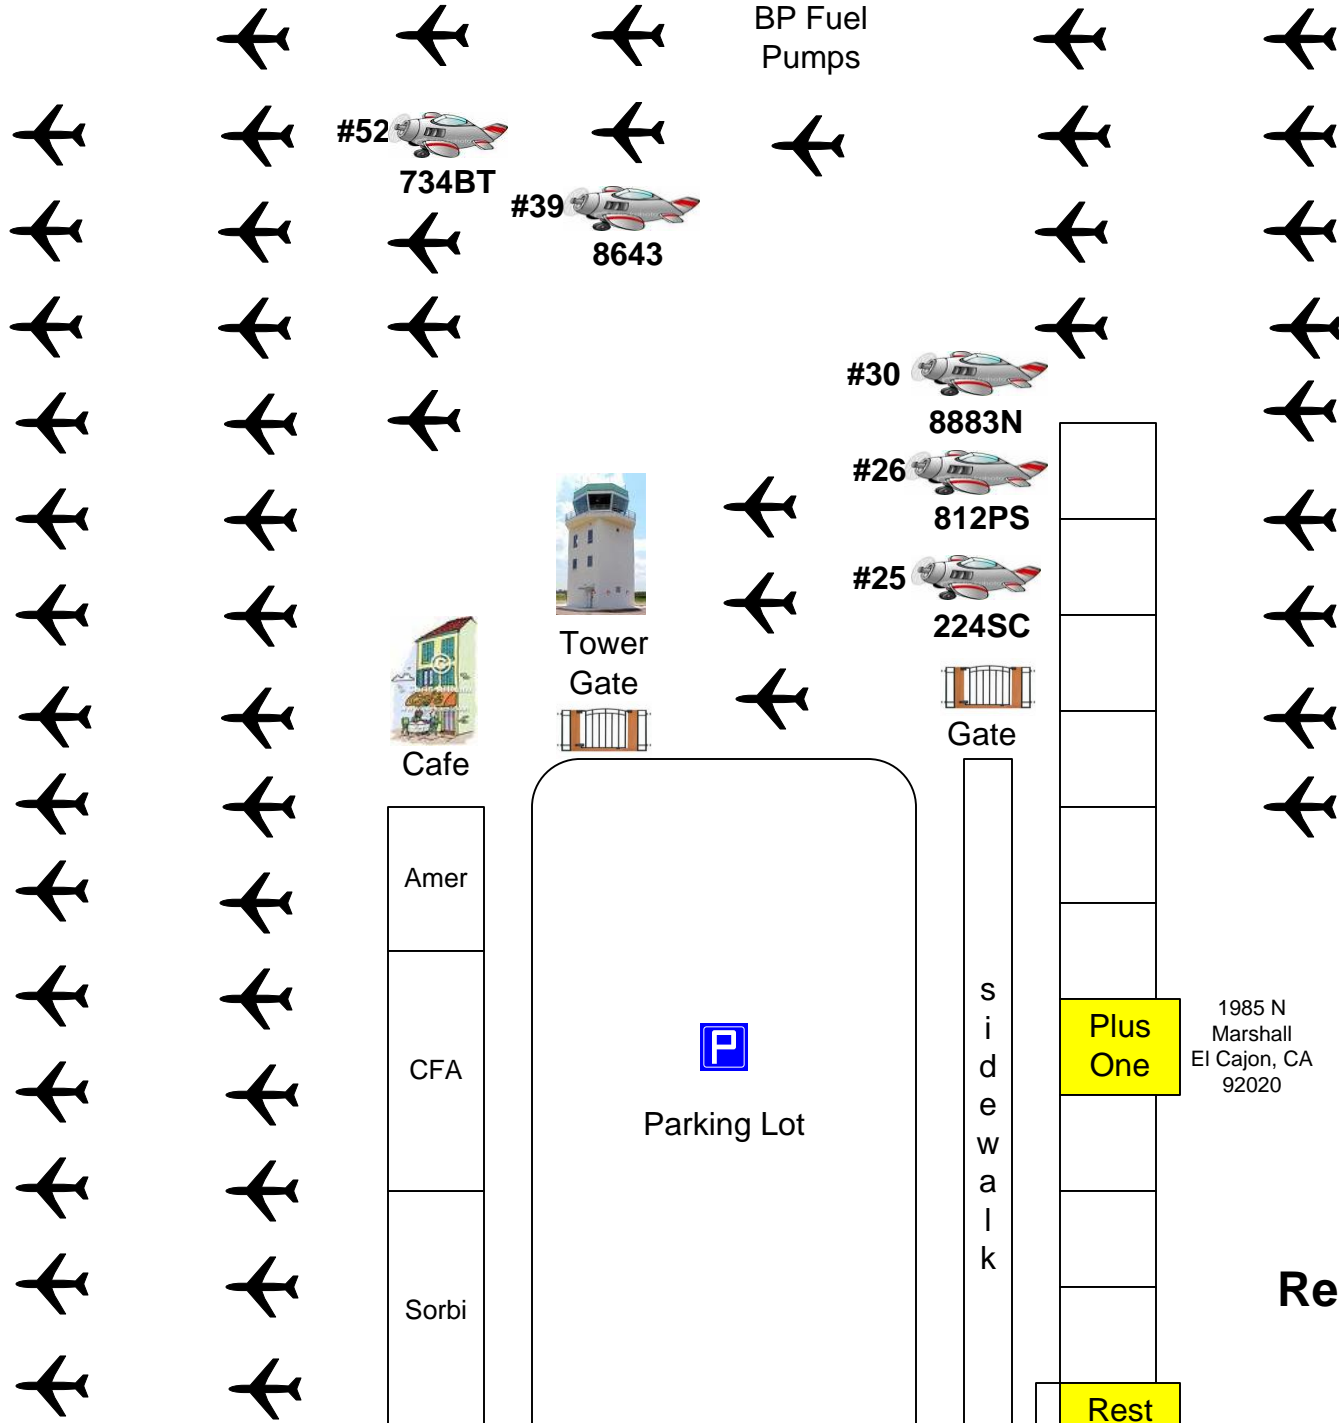

Rwy 27R

Amer

CFA

Sorbi

Parking Lot

#30 8883N

#26 812PS

#25 224SC

Gate

Rest Room

Plus One

1985 N  
Marshall  
El Cajon, CA  
92020

**Gate Code 135**  
**Restrooms Code 124**