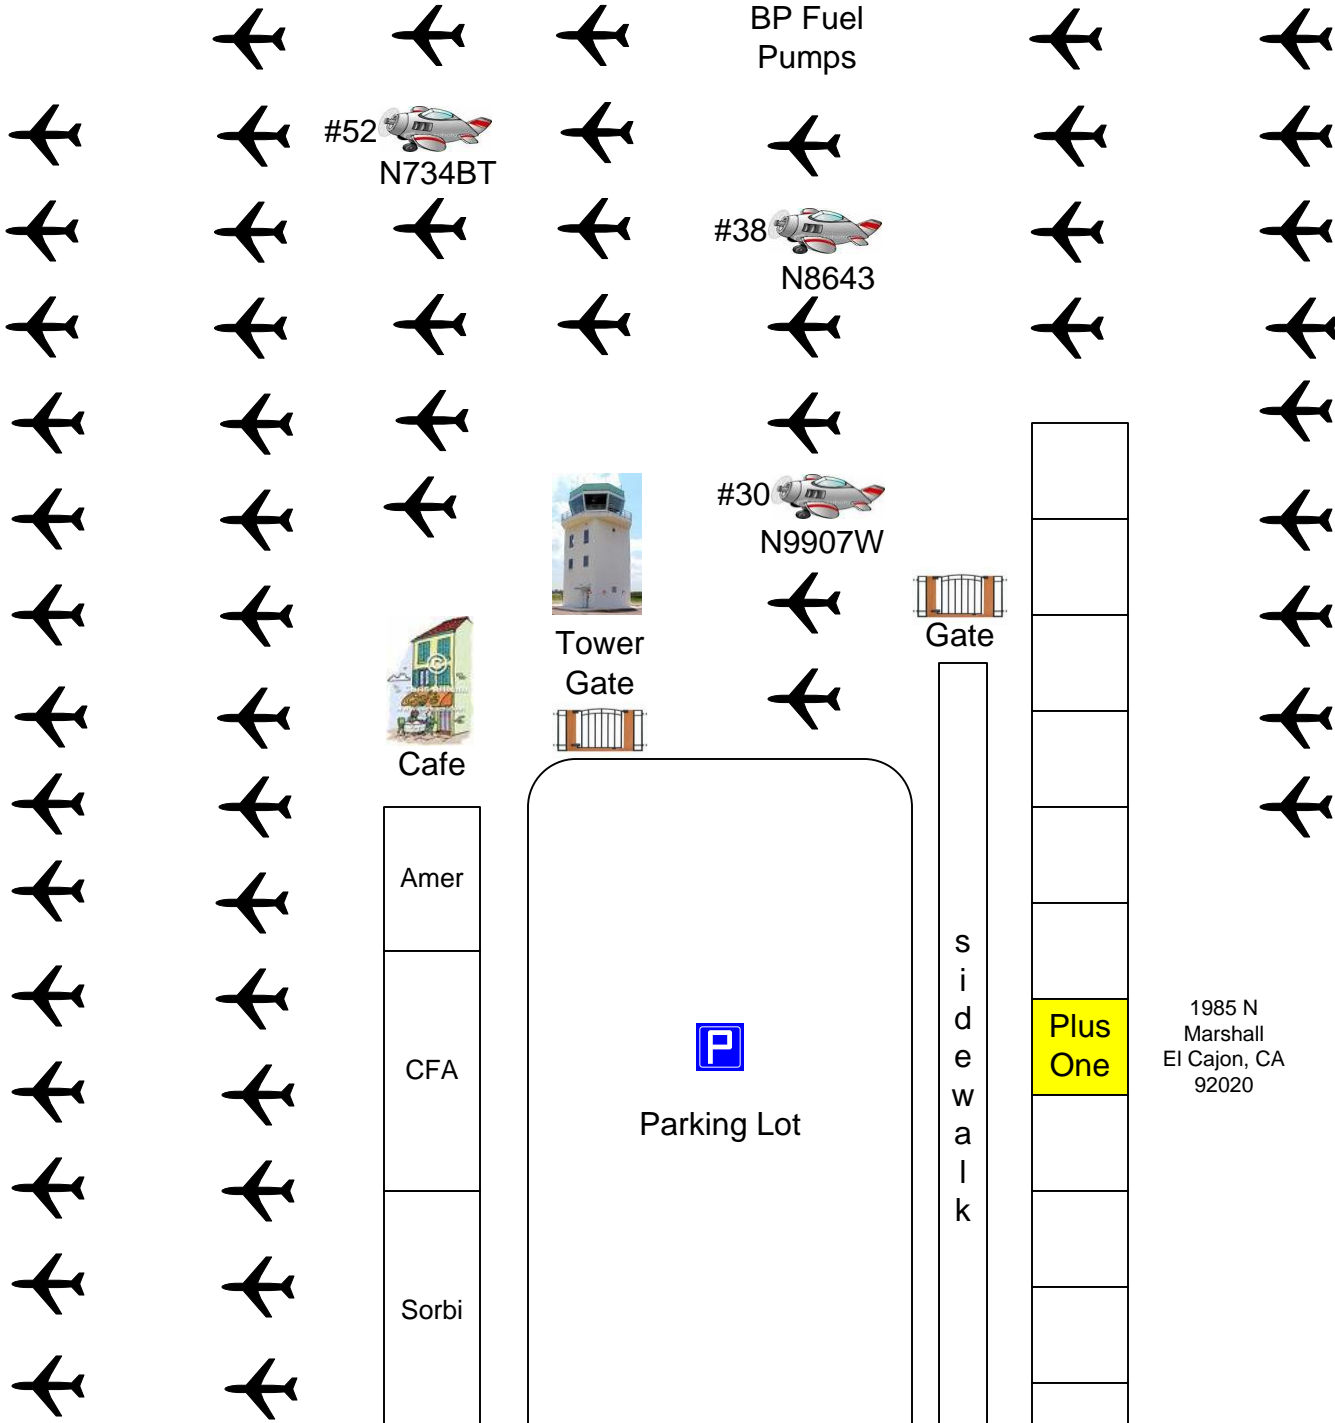

Rwy 27R

Amer

CFA

Sorbi

Parking Lot

s
i
d
e
w
a
l
k

Plus
One

1985 N
Marshall
El Cajon, CA
92020

BP Fuel
Pumps

#52
N734BT

#38
N8643

#30
N9907W

Tower
Gate

Gate

Cafe